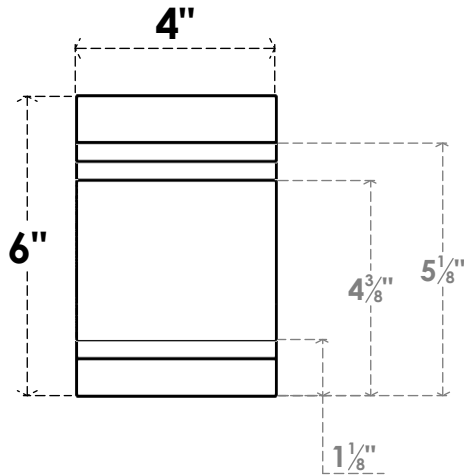

ITEM NUMBER: RFTURO040X06000X28000X006PEC00RCPR

4"W X 6"H X 28"L TIMBERTHANE ROUGH CEDAR PESCADERO FAUX WOOD OPEN RAFTER TAIL, 6"L END, PRIMED TAN

SIDE PROFILE

FRONT PROFILE

ISOMETRIC

GENERATED DATE : 03/02/2023