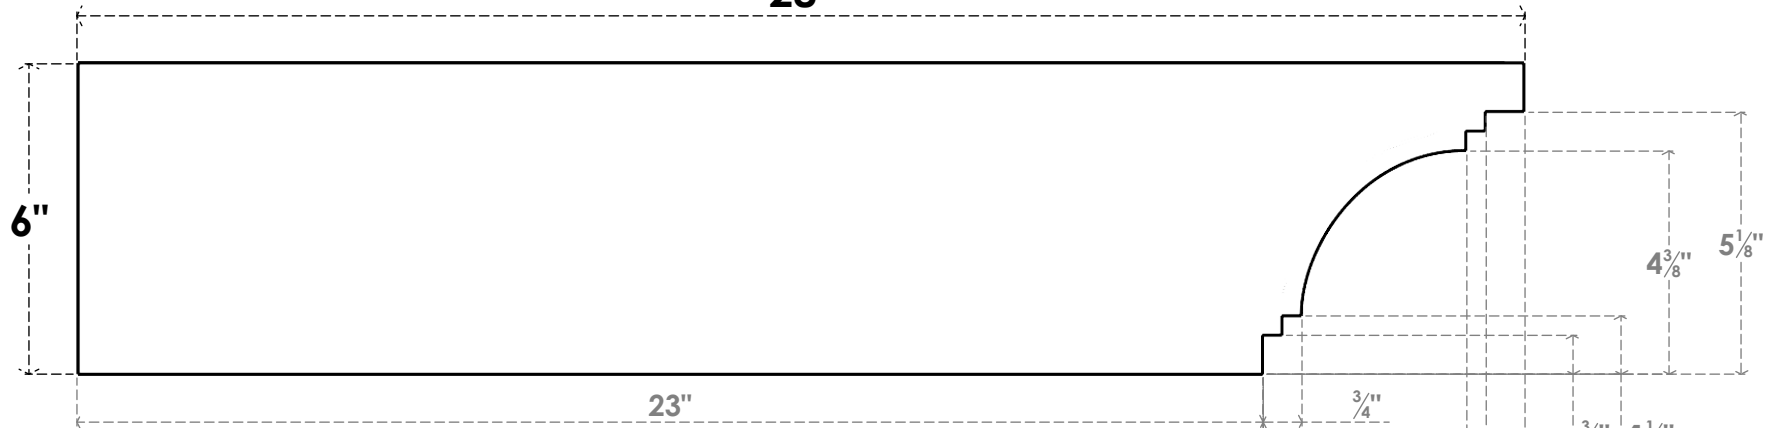

ITEM NUMBER: RFTURO040X06000X28000X006PEC00RCPR

4"W X 6"H X 28"L TIMBERTHANE ROUGH CEDAR PESCADERO FAUX WOOD OPEN RAFTER TAIL, 6"L END, PRIMED TAN

SIDE PROFILE

FRONT PROFILE

ISOMETRIC

GENERATED DATE : 03/02/2023