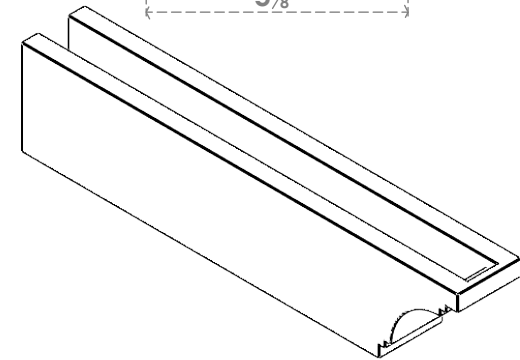

ITEM NUMBER: RFTURO040X06000X28000X006PEC00RCPR

4"W X 6"H X 28"L TIMBERTHANE ROUGH CEDAR PESCADERO FAUX WOOD OPEN RAFTER TAIL, 6"L END, PRIMED TAN

SIDE PROFILE

FRONT PROFILE

ISOMETRIC

GENERATED DATE : 03/02/2023